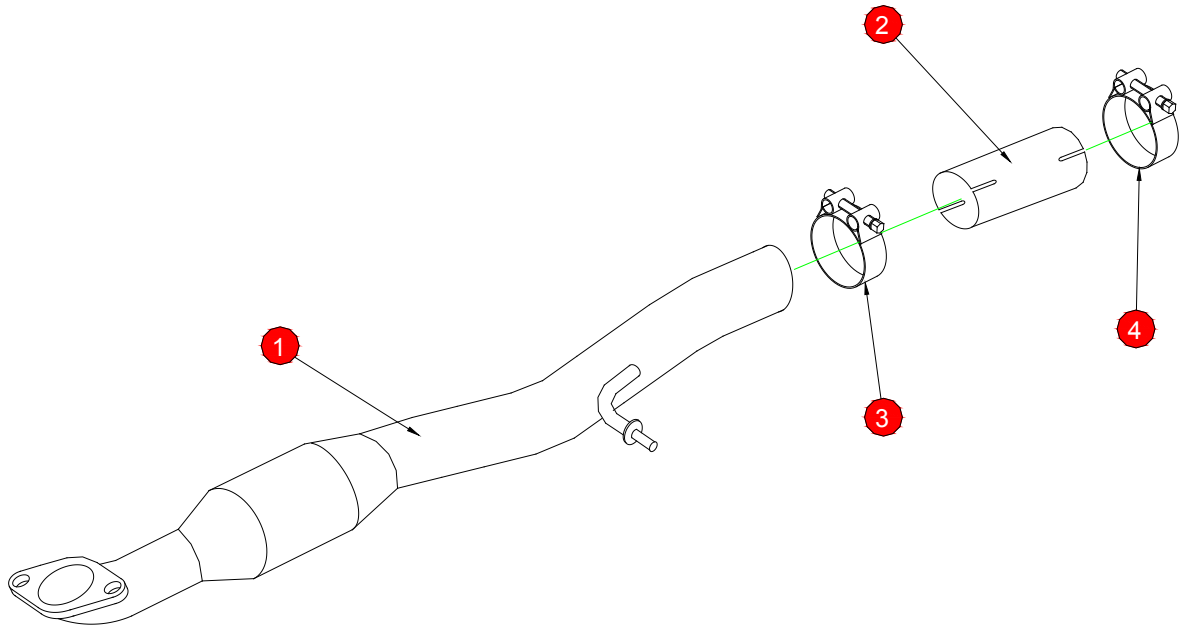

CAR	Ford Fiesta 2.0L ST150	PART NO.	SFDX068
YEAR	04-08	FIT KITS	136 FK
NOTES	Where not supplied use original fittings	FEATURES	Pipe Diameter:- 63mm/ 3"

NO.	PART NO.	DESCRIPTION	QTY
1	1139FD	Sports Catalyst	1
Fit Kit			
2	AD55	4 slots 63.4Ø I.D (50mm) 55.5 I.D 4 slots	1
3	Z016.10064	65mm H/D CLamp	1
4	Z016.10004	55-59mm Band Clamp	1
	DWG. 2112	Cut off point	1

E-MARK	N/A
DATE	07/08/12
ISSUE	01
AUTHORISED	T.ROWLEY

NOTE: ENSURE SCORPION SYSTEM IS CLEAR OF MOVING PARTS AND ALL ORIGINAL FUNCTIONS WORK CORRECTLY.

**CAT BACK
CUT OFF
POINT.**

MEASURE FROM THE WELD ON ORIGINAL EX-HAUST 120mm TOWARDS BACK OF CAR, MARK THE PIPE THEN CUT ORIGINAL PIPE, MAKING SURE THE PIPE WORK STAYS SQUARE.